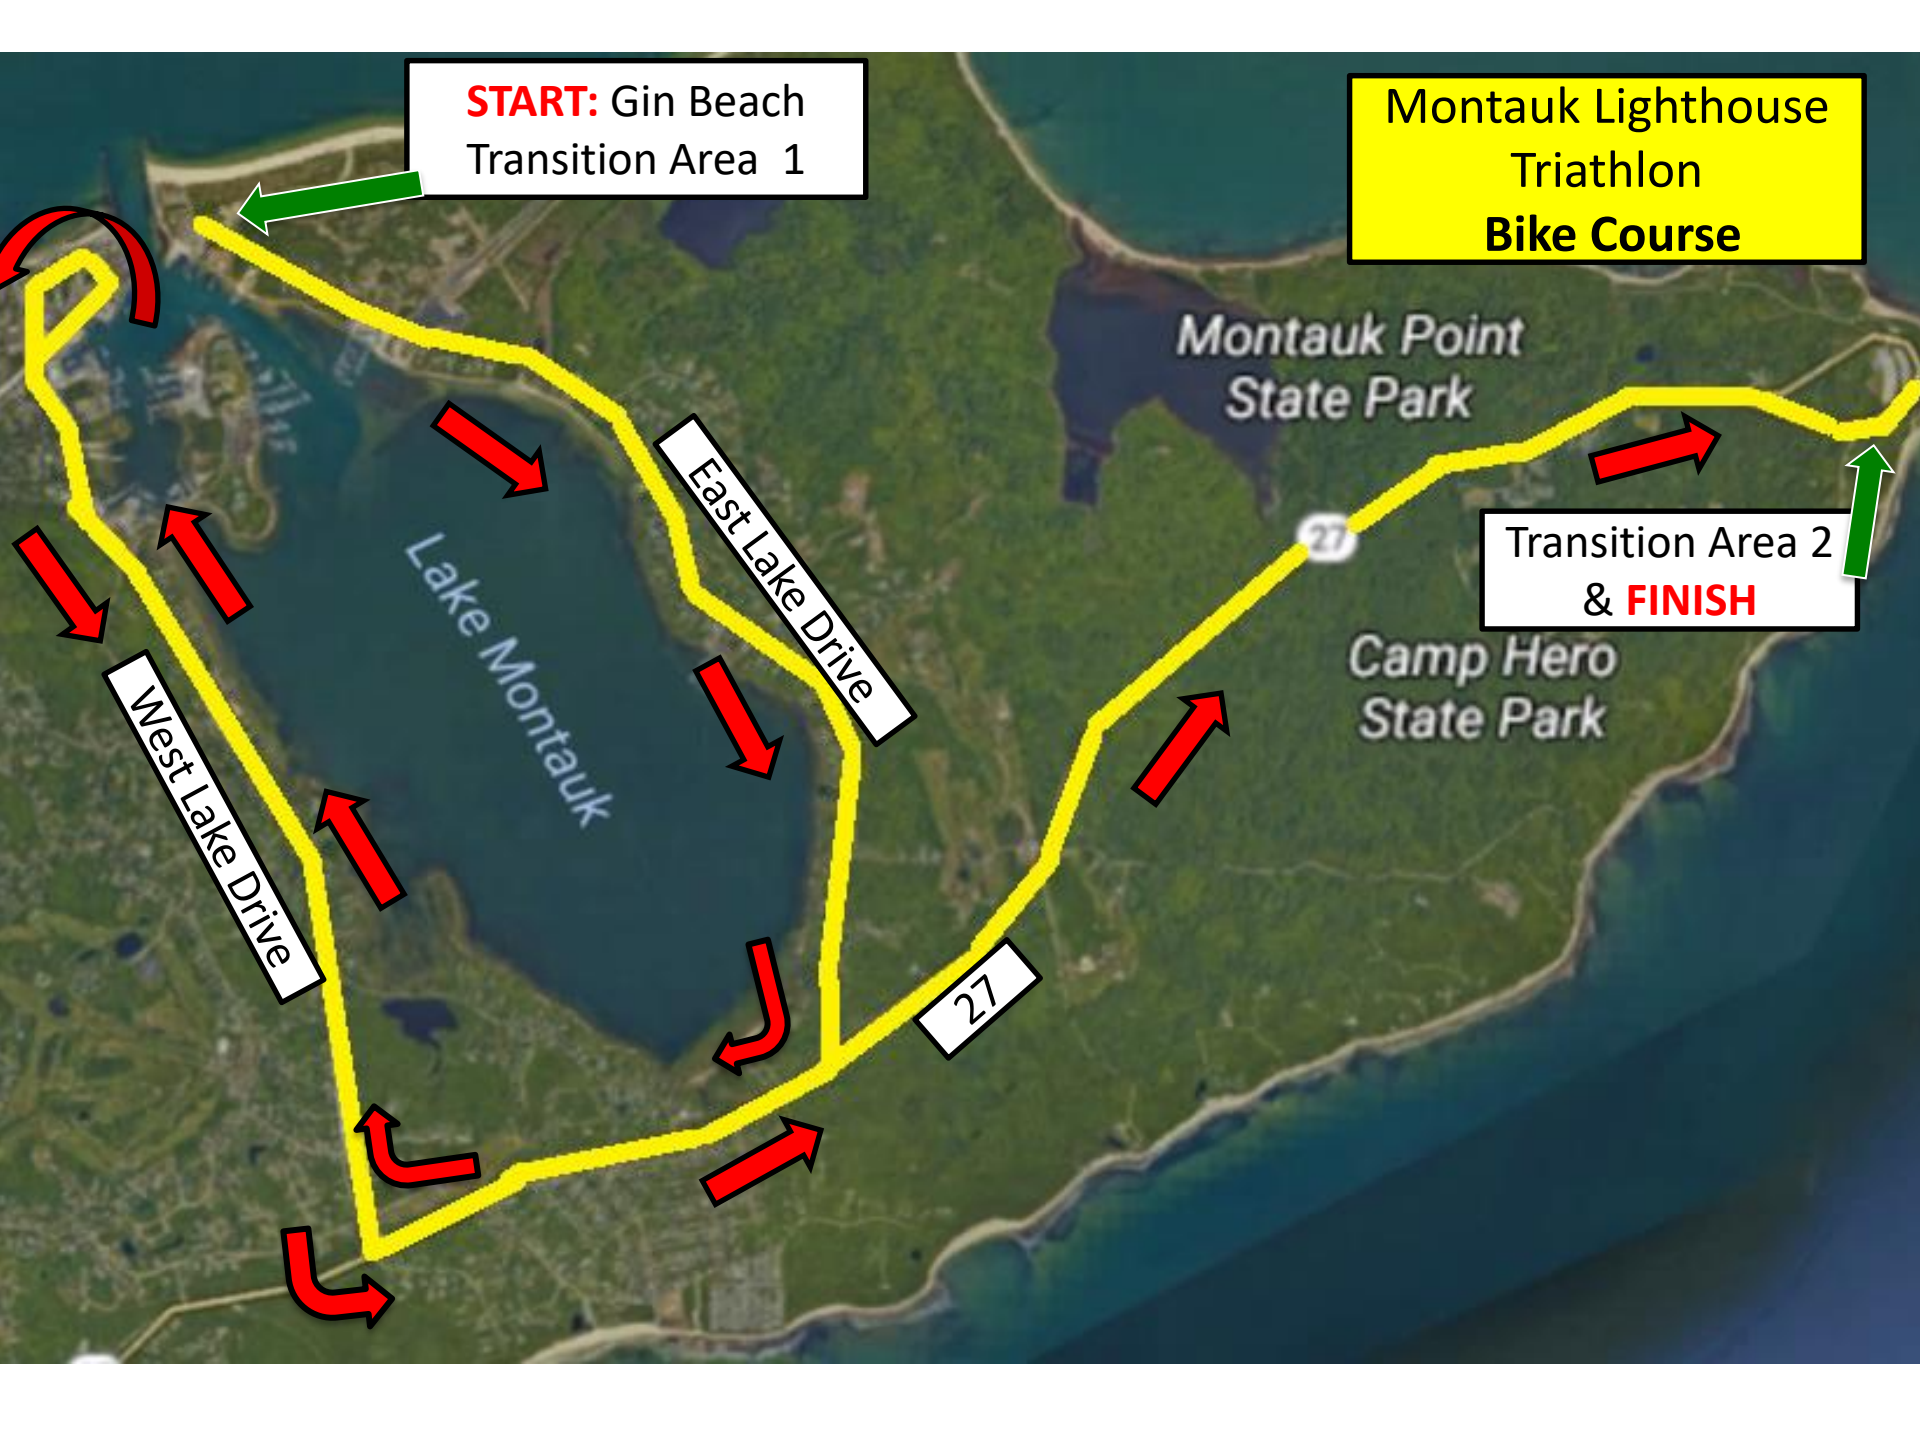

**START:** Gin Beach  
Transition Area 1

Montauk Lighthouse  
Triathlon  
Bike Course

Transition Area 2  
& **FINISH**

Montauk Point  
State Park

Lake Montauk

Camp Hero  
State Park

East Lake Drive

West Lake Drive

27

27