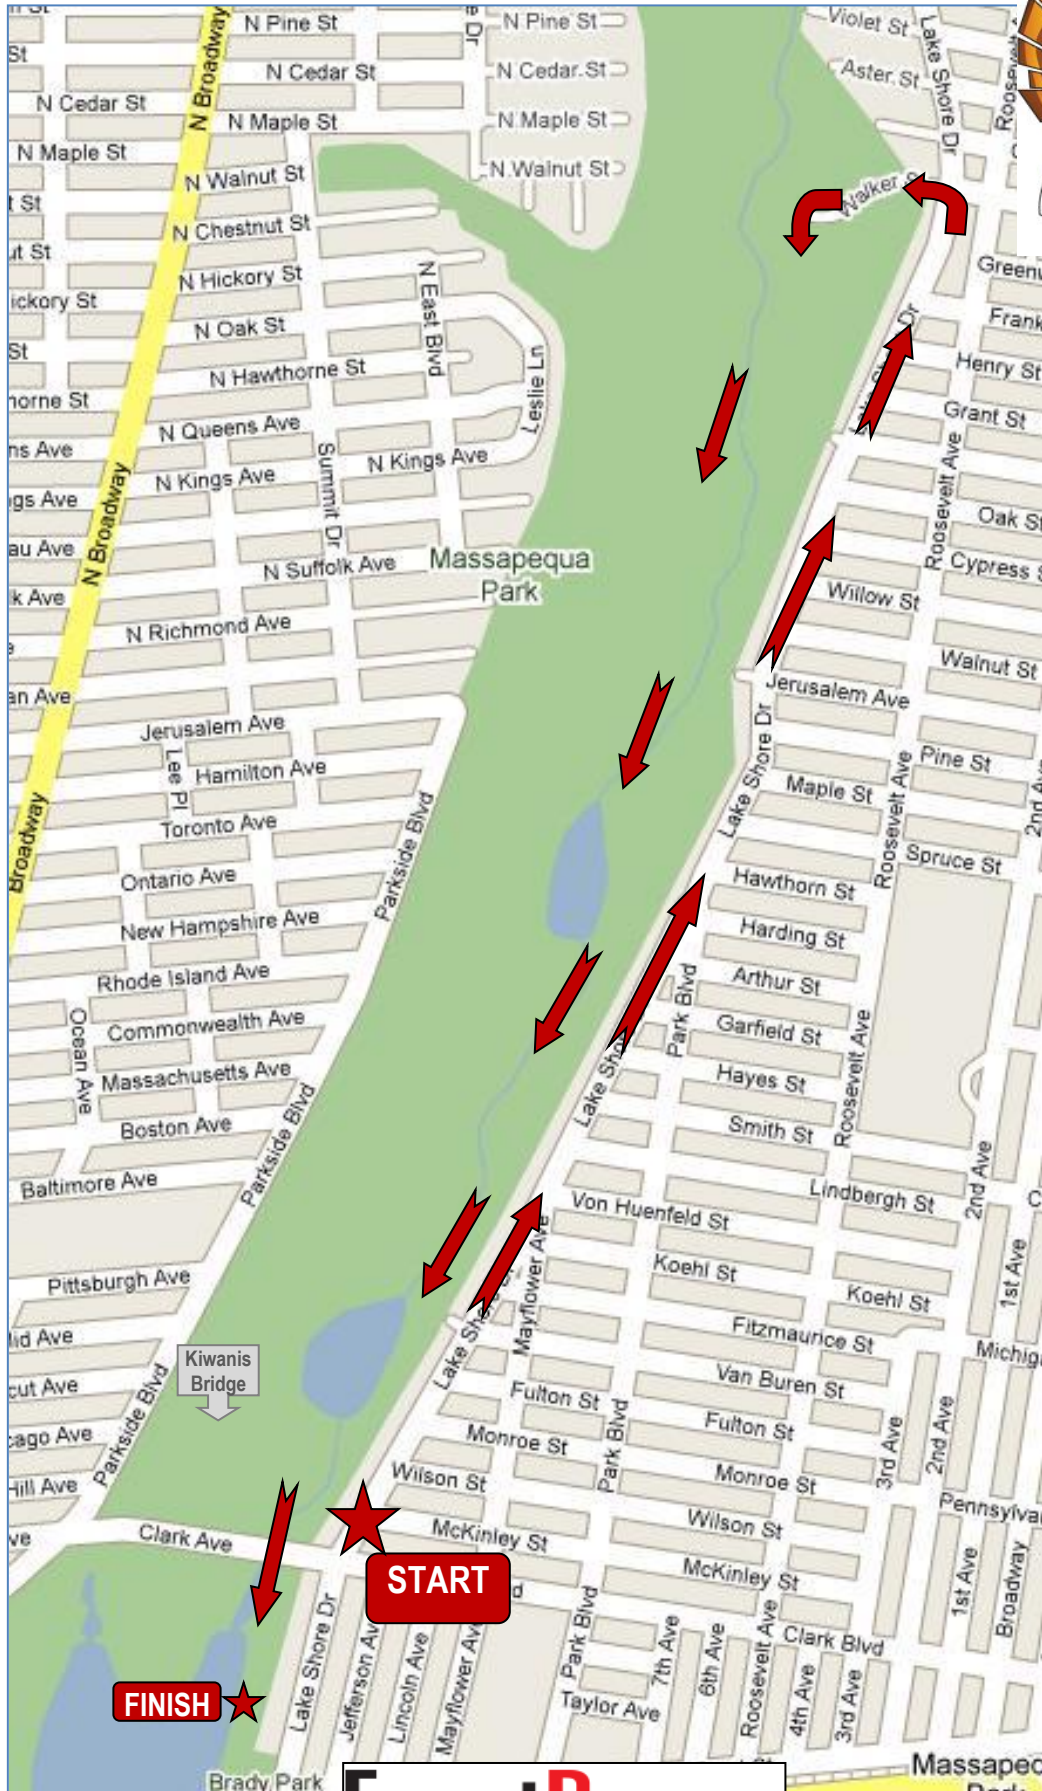

Massapequa Park Turkey Trot benefiting YES Community Counseling Center - 5k Map

EventPower